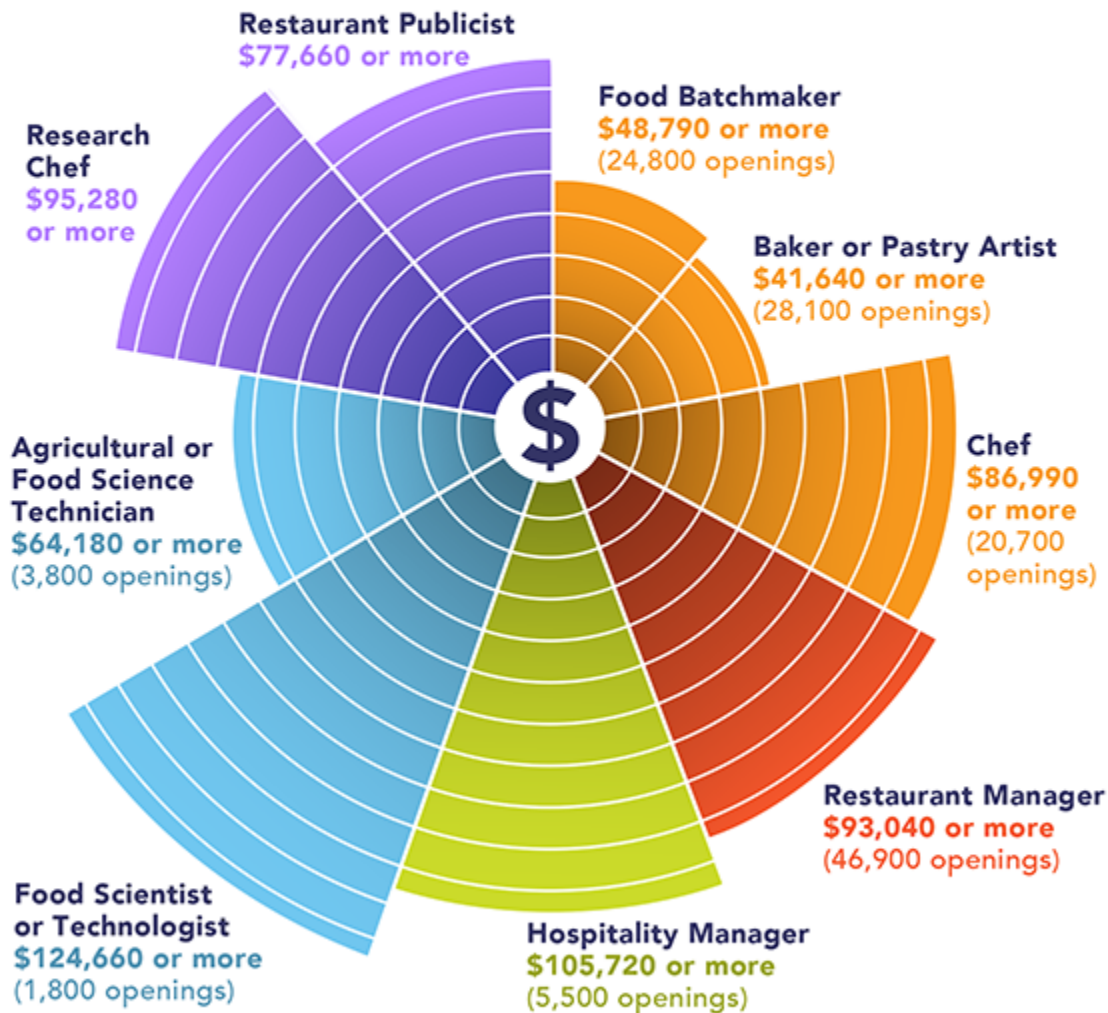

Great Careers in Food

Top-End Salary Potential

Average Yearly Job Openings Between 2018 and 2028

Unknown 1,000-4,499 5,000-19,999 20,000-39,999 40,000 or more

Sources: U.S. Bureau of Labor Statistics